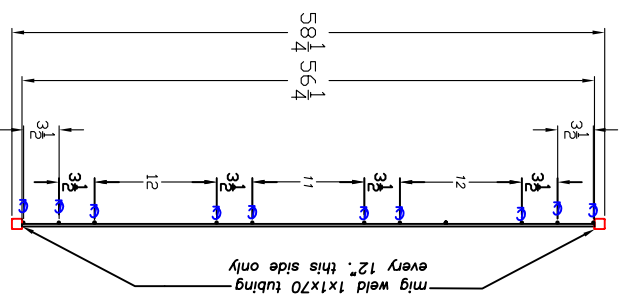

Jerith
Manufacturing Co., Inc.

14400 McNulty Rd. Philadelphia, PA 19154
Tel: (800) 344-2242 Fax: (215) 676-9756

**JERITH RESIDENTIAL STRENGTH
ORNAMENTAL STEEL FENCE
GAUGE - 60" HEIGHT**

Copyright 2005
This drawing may be reproduced without the permission of Jerith Manufacturing Co., Inc.

Date: 1 JANUARY 2005

Drawing No.
JER6064