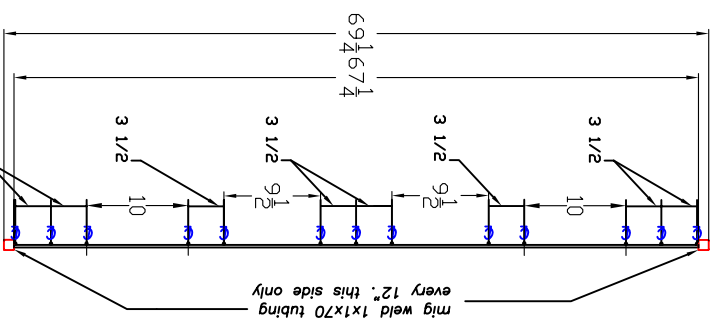

Jerith
Manufacturing Co., Inc.

14400 McNully Rd. Philadelphia, PA 19154
Tel: (800) 344-2242 Fax: (215) 676-9756

JERITH RESIDENTIAL STRENGTH ORNAMENTAL STEEL FENCE # GAUGE - 72" HEIGHT

Copyright 2005
This drawing may not be reproduced without the permission of Jerith Manufacturing Co., Inc.

Date: 1 JANUARY 2005

Drawing No.
JERR7266