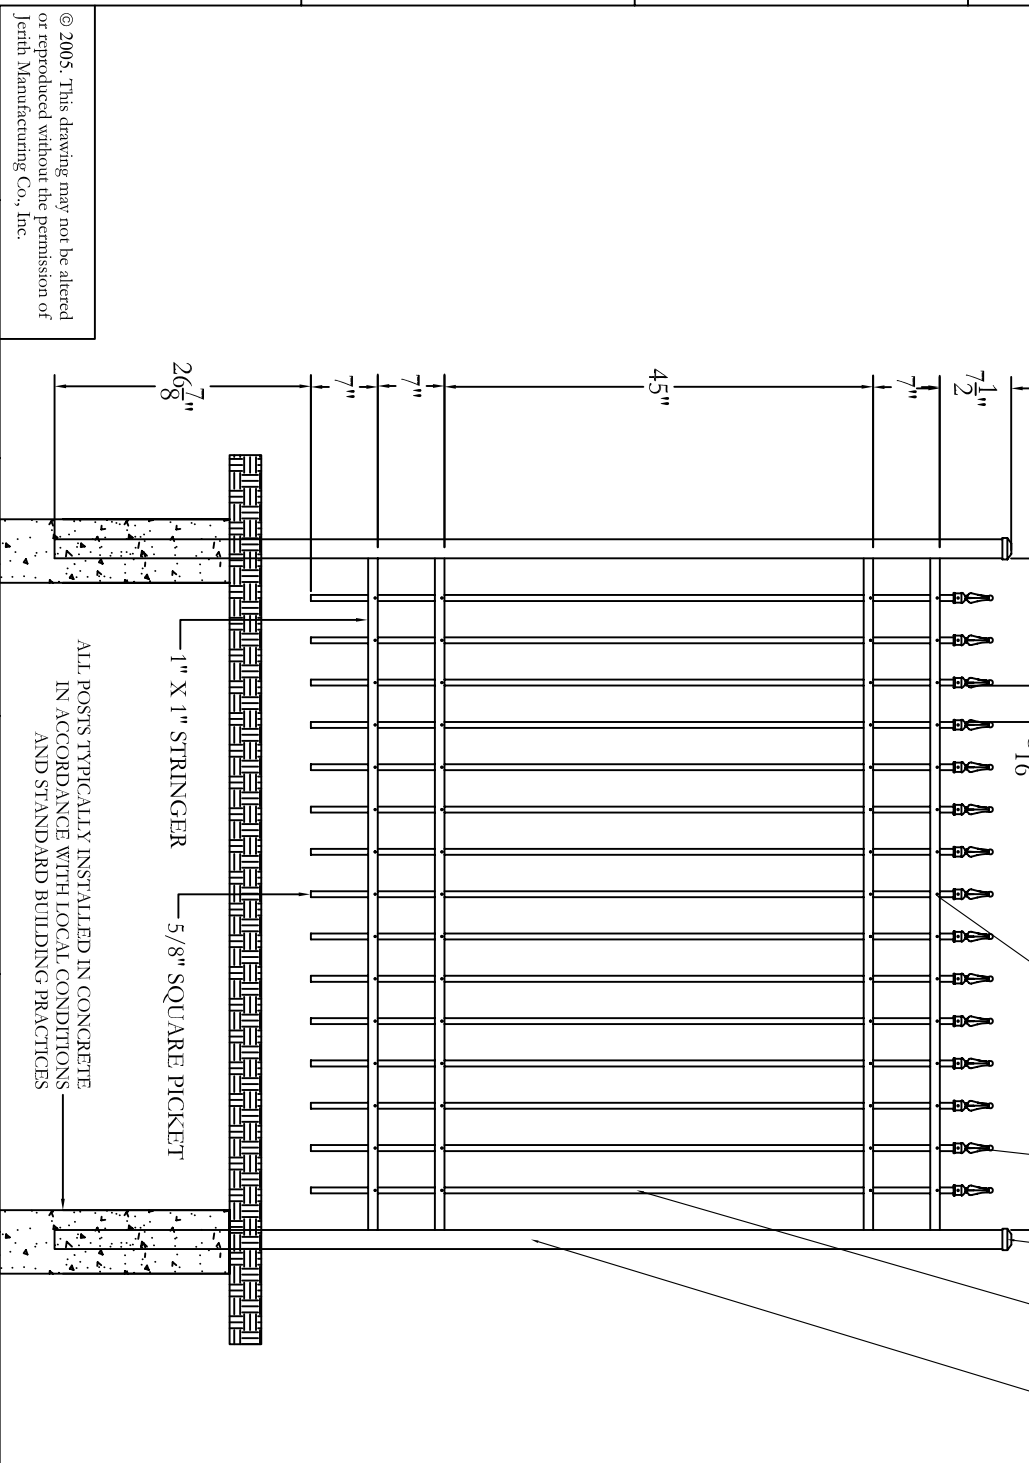

ITEM	QTY	NAME
1	15	R1111 - 72" PICKET
2	4	72" - 15 HOLE STRINGER
3	15	IMPERIAL FINIAL
4	2	2" POST
5	2	2" ALUMINUM POST CAP

<p>  South Manufacturing Co., Inc. Philadelphia, PA 19154 (800) 344-2242 </p>	<p> DRAWING: RESIDENTIAL FENCE STYLE #111 - 72" HEIGHT </p>	<p> SIZE: D DWG NO.: RS72U111SN DATE: 1-1-05 SCALE: 1 OF 1 </p>	<p> REV: NC SHEET: 1 OF 1 </p>
---	---	--	---